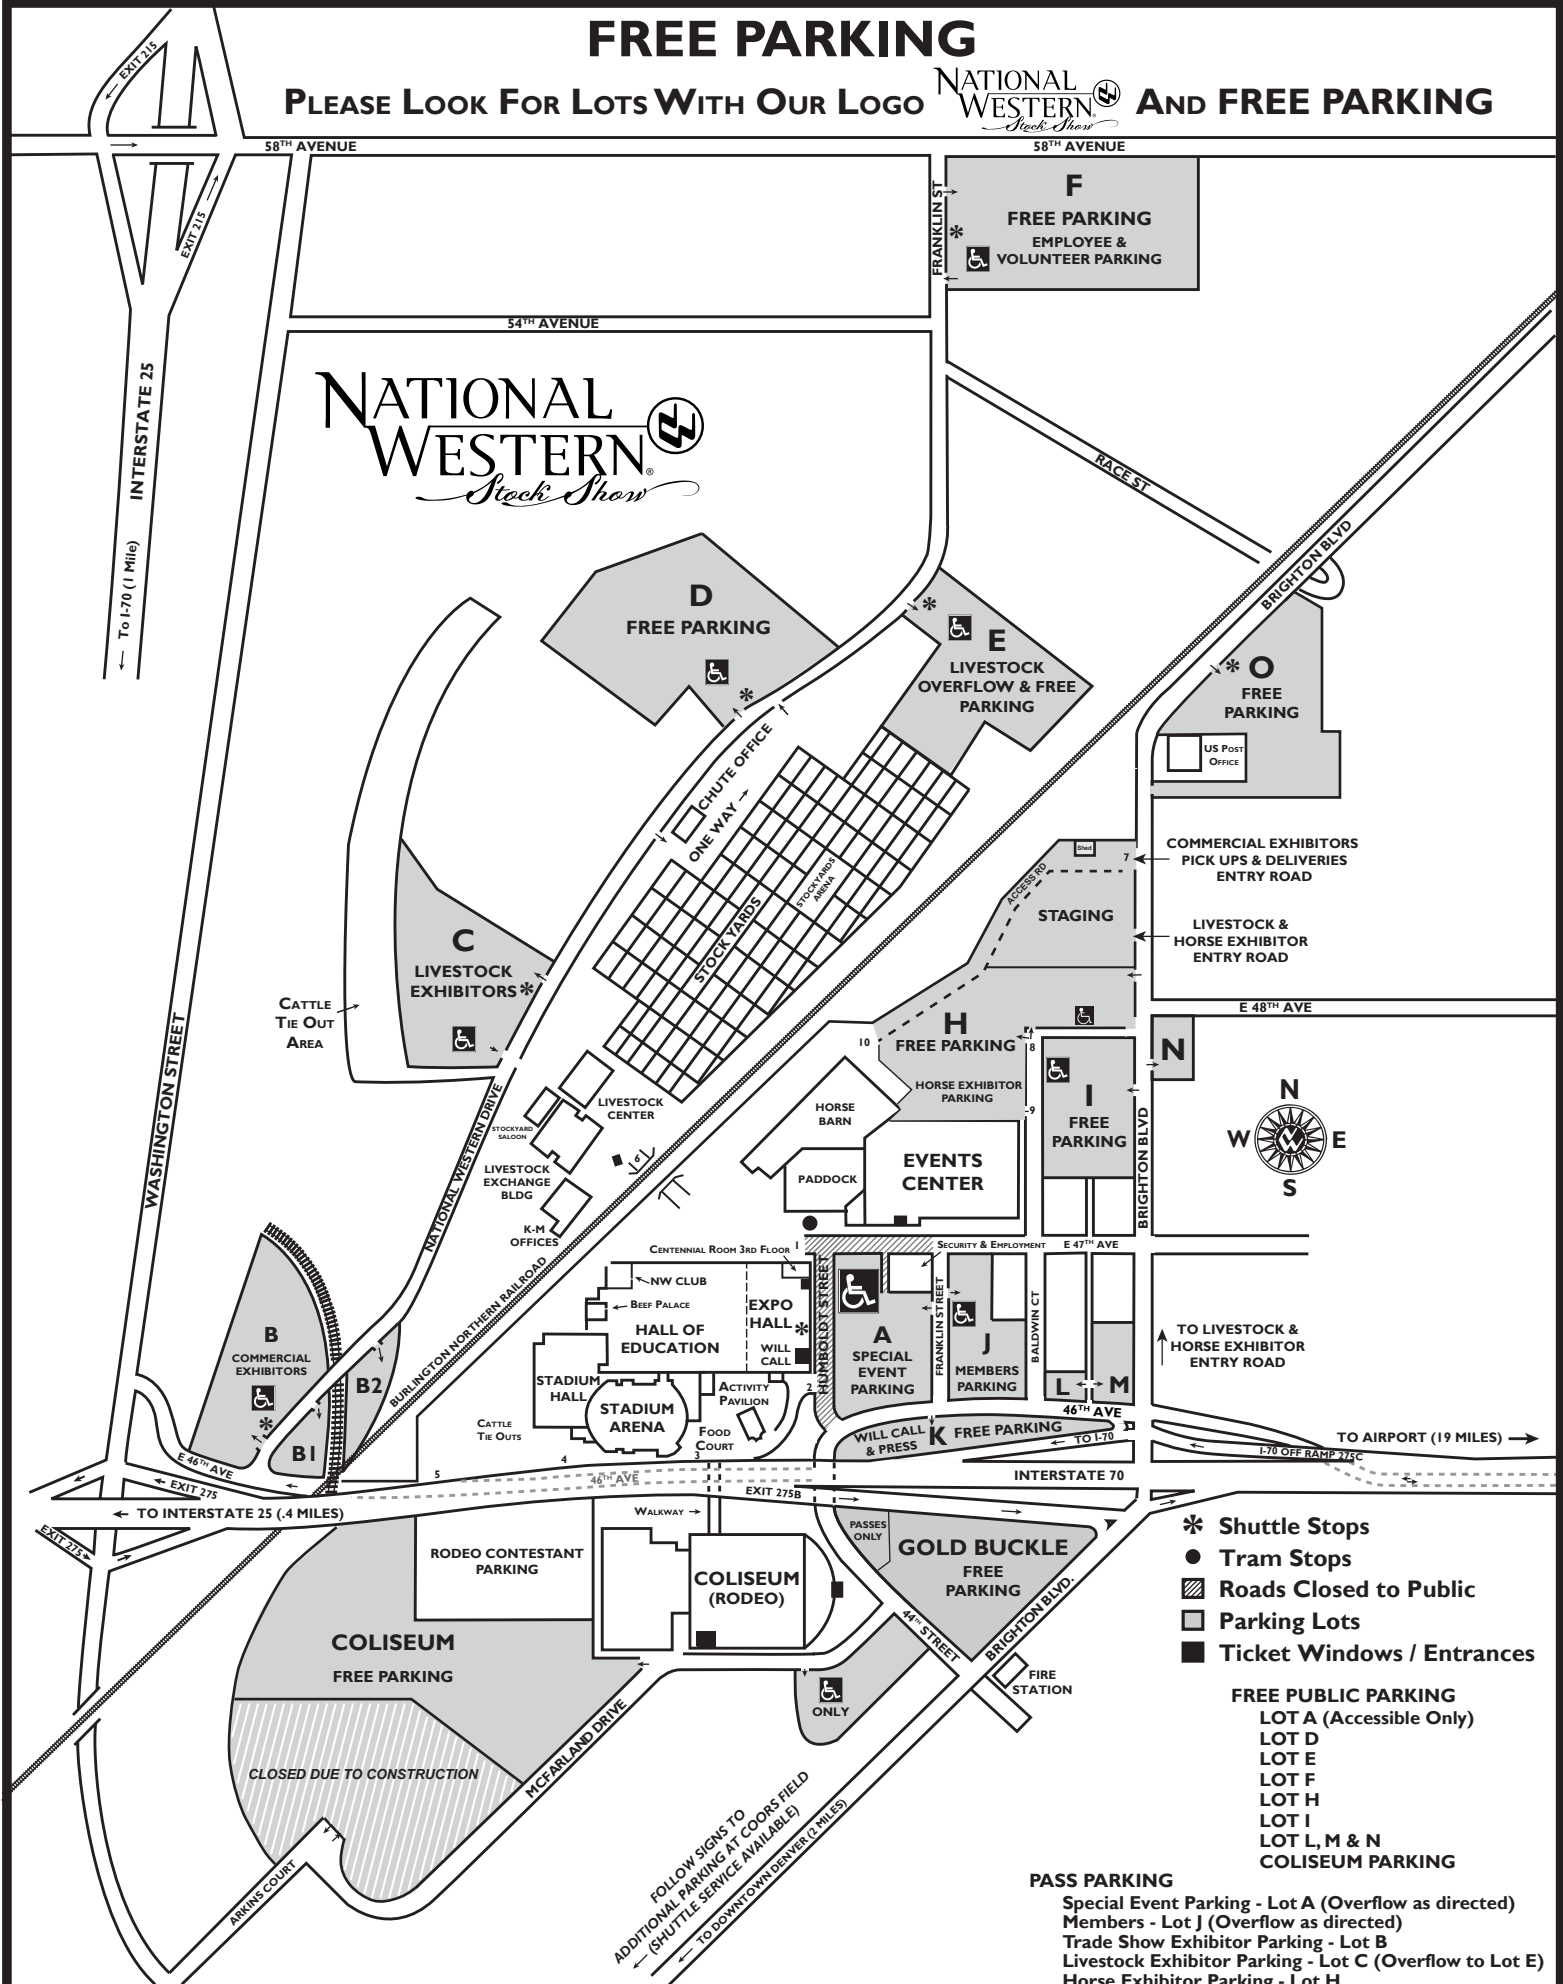

FREE PARKING

PLEASE LOOK FOR LOTS WITH OUR LOGO

AND FREE PARKING

- * Shuttle Stops
- Tram Stops
- ▨ Roads Closed to Public
- Parking Lots
- Ticket Windows / Entrances

- FREE PUBLIC PARKING**
- LOT A (Accessible Only)
 - LOT D
 - LOT E
 - LOT F
 - LOT H
 - LOT I
 - LOT L, M & N
 - COLISEUM PARKING

- PASS PARKING**
- Special Event Parking - Lot A (Overflow as directed)
 - Members - Lot J (Overflow as directed)
 - Trade Show Exhibitor Parking - Lot B
 - Livestock Exhibitor Parking - Lot C (Overflow to Lot E)
 - Horse Exhibitor Parking - Lot H
 - Employee & Volunteer Parking - Lot F
 - Ticket & Press Pickup - Lot K

PARKING PERMITS MUST BE SECURELY ATTACHED TO THE WINDSHIELD OF VEHICLE OR HANG TAGS ATTACHED TO REARVIEW MIRROR. ANYONE ABUSING OR TRANSFERRING THESE PERMITS WILL FORFEIT SAME.